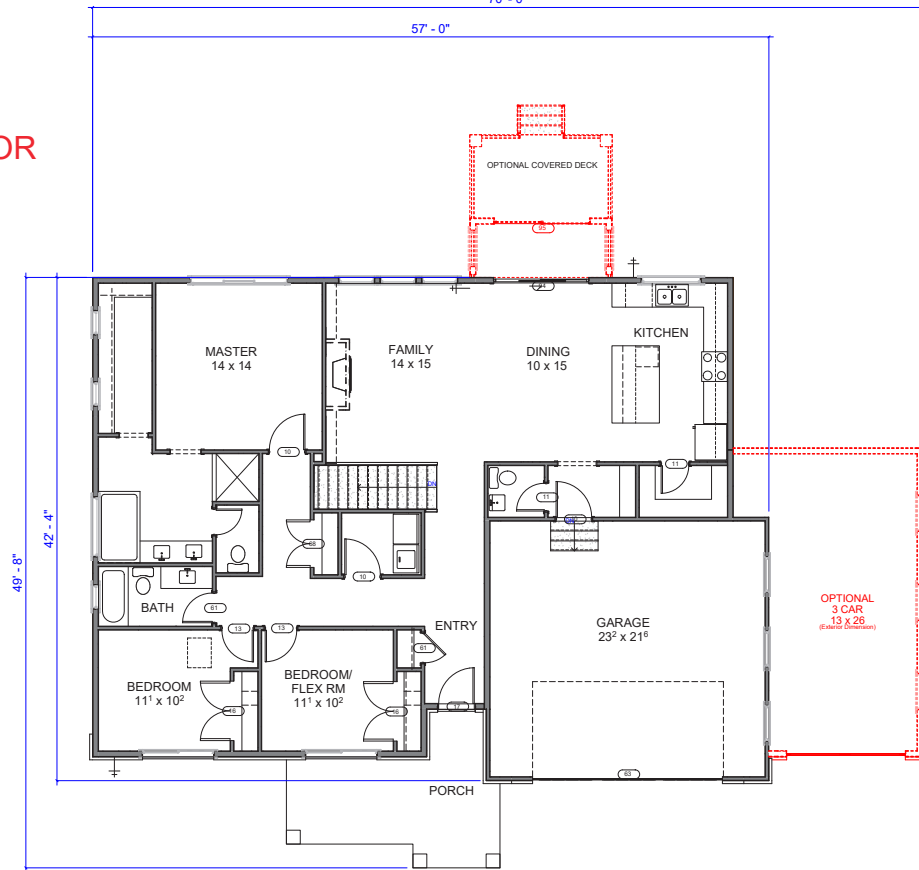

SAGE HOMES

BASEMENT
1,756 SQFT

MAIN FLOOR
1,742 SQFT

FINISHED SQFT
1,742 SQFT

TOTAL SQFT
3,498 SQFT

MAIN FLOOR

BASEMENT

AVAILABLE OPTIONS

- 3 Car Garage
- 9ft Basement
- Finished Basement
- Trex Deck/Covered Trex Deck
- Covered Patio
- 2ft-4ft Dining Extension
- Cold Storage