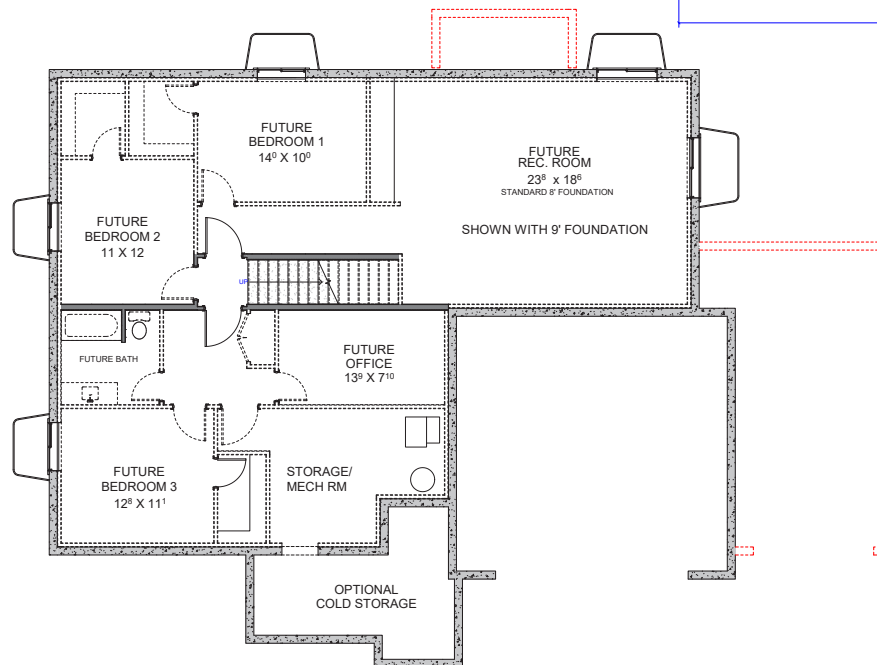

SAGE HOMES

BASEMENT
1,756 SQFT

MAIN FLOOR
1,742 SQFT

FINISHED SQFT
1,742 SQFT

TOTAL SQFT
3,498 SQFT

MAIN FLOOR

BASEMENT

AVAILABLE OPTIONS

- 3 Car Garage
- 9ft Basement
- Finished Basement
- Trex Deck/Covered Trex Deck
- Covered Patio
- 2ft-4ft Dining Extension
- Cold Storage